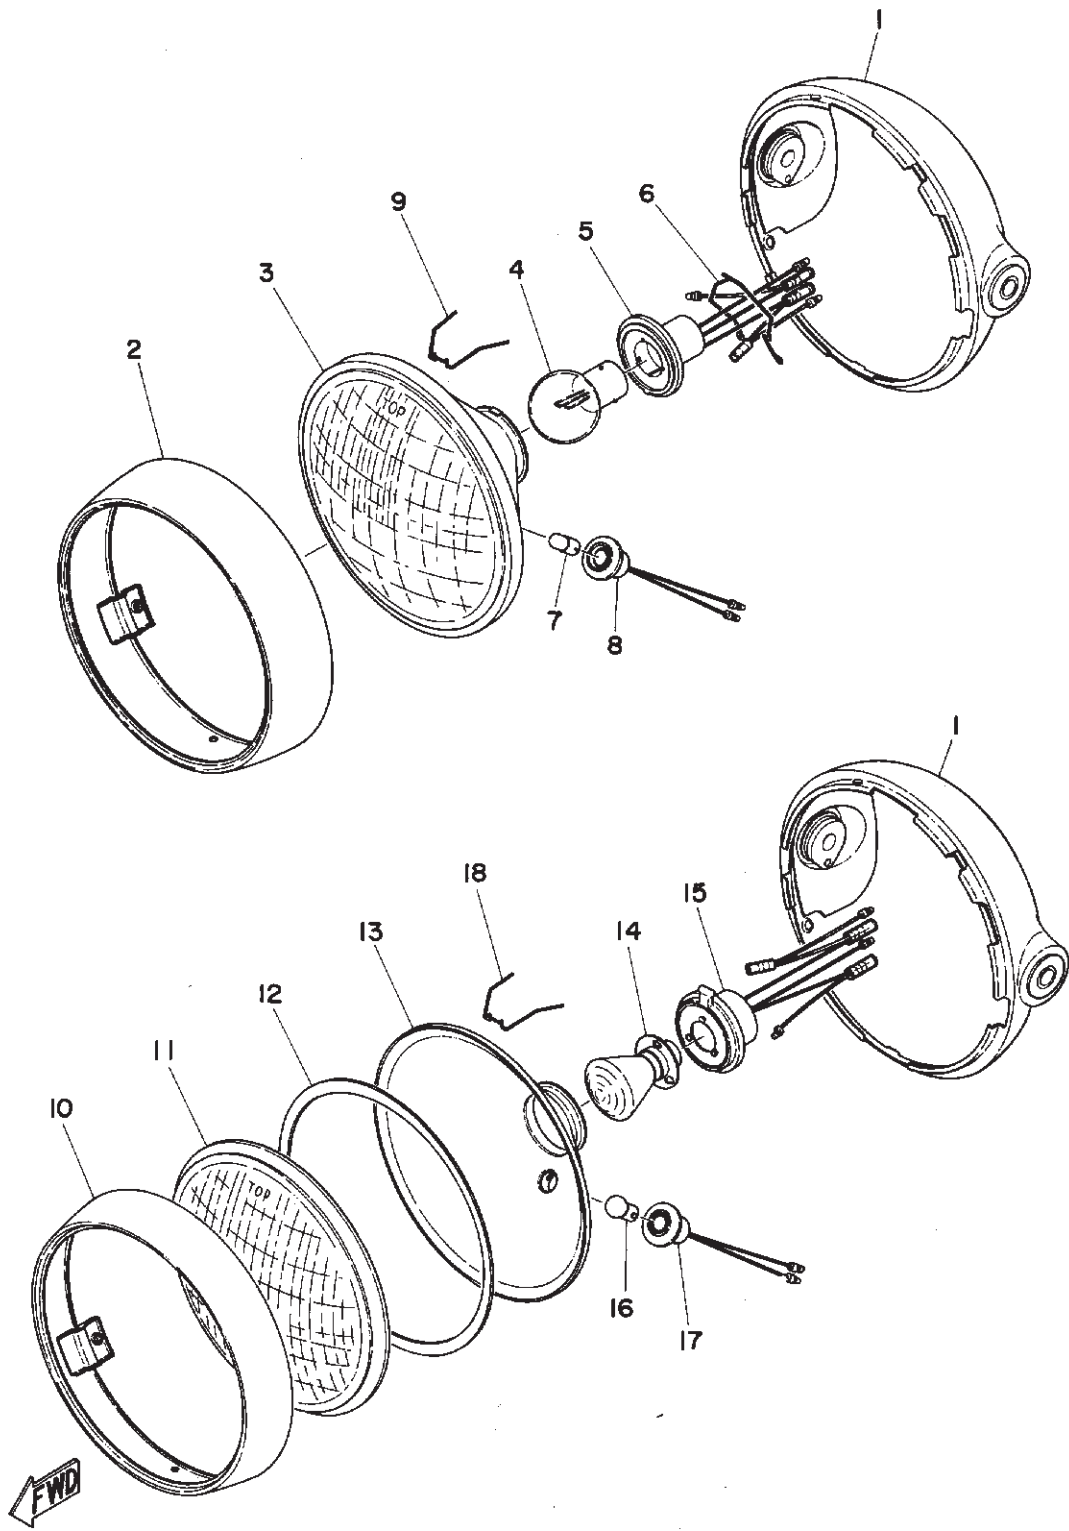

Fig. 7 HEAD LAMP 2

HEAD LAMP 2

Ref. No.	Parts No.	Description	Q'ty		FRANCE	HOLLAND	W. GERMANY	SWITZERLAND	BELGIUM	SWEDEN	FINLAND	DENMARK	NORWAY	AUSTRIA	ENGLAND	ITALY	Remarks
			RD250	RD350													
7- 1	360-84330-61-N3	BODY ASS'Y	1		x												Amber Brown
	360-84330-61-F3	BODY ASS'Y	1		x												Brigade Blue
	360-84330-61-A8	BODY ASS'Y	1		x												Ruby Red
	360-84330-61-M2	BODY ASS'Y	1		x												Gold Dust
7- 0-1	278-84303-21	HEAD LAMP UNIT ASS'Y	1	1	x												
7- 2	278-84315-21	. RIM, head lamp	1	1	x												
7- 3	278-84320-21	. LENS ASS'Y	1	1	x												
7- 4	278-84314-21	. BULB, head lamp (12V-36/36W)	1	1	x												*
7- 5	278-84312-21	. SOCKET	1	1	x												
7- 6	308-84135-21	. SPRING	1	1	x												
7- 7	169-84346-10	. BULB (12V-4W)	1	1	x												*
7- 8	306-84346-40	. SOCKET	1	1	x												
7- 9	278-84324-21	. SPRING, reflector set	4	4	x												
7- 0-2	360-84310-30	HEAD LAMP UNIT ASS'Y	1	1											x		
7-10	235-84315-30	. RIM, head lamp	1	1											x		
7-11	150-84121-00	. LENS, head lamp	1	1											x		
7-12	150-84122-00	. GASKET, lens	1	1											x		
7-13	156-84123-30	. REFLECTOR	1	1											x		
7-14	136-84314-00	. BULB, head lamp (12V-35/25W)	1	1											x		
7-15	360-84312-30	. SOCKET	1	1											x		
7-16	306-84347-30	. BULB (12V-3.4W)	1	1											x		
7-17	306-84346-40	. SOCKET	1	1											x		
7-18	148-84324-00	. SPRING, reflector set	4	4											x