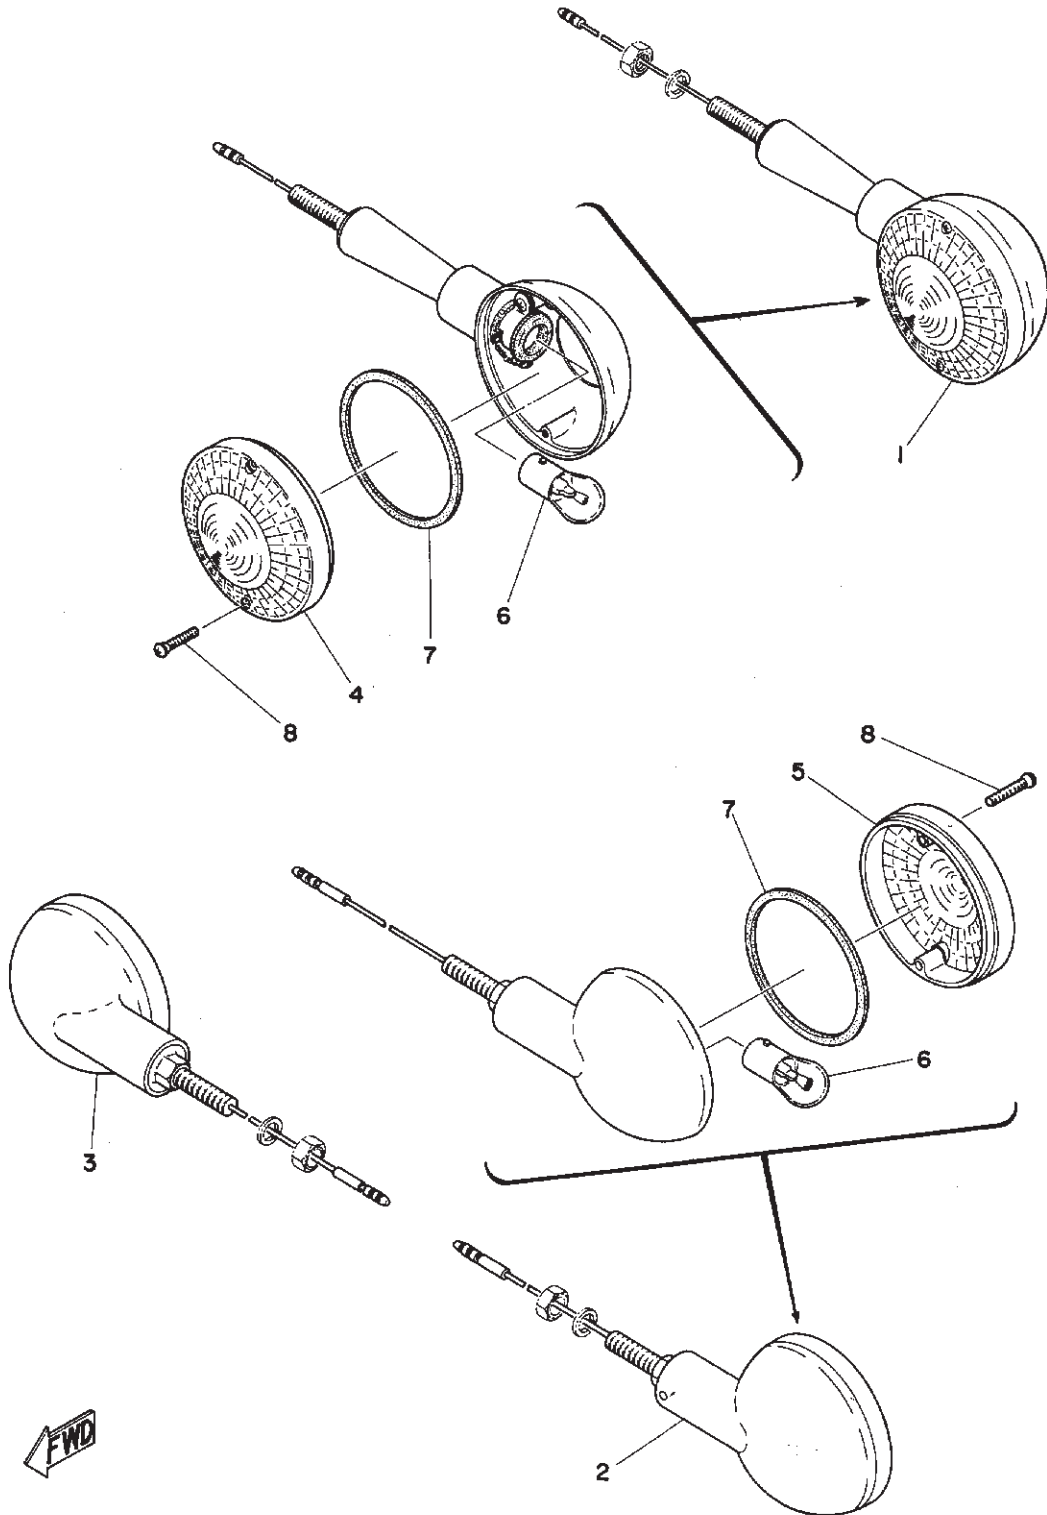

Fig. 10 FLASHER LAMP

FWD

FLASHER LAMP

Ref. No.	Parts No.	Description	Q'ty		FRANCE	HOLLAND	SWITZERLAND	W. GERMANY	BELGIUM	SWEDEN	FINLAND	DENMARK	NORWAY	AUSTRIA	ENGLAND	ITALY	Remarks
			RD250	RD350													
10- 1	366-83310-40-93	FRONT FLASHER LAMP ASS'Y	2	2			x x				x x	x					
10- 2	366-83330-40-93	REAR FLASHER LAMP ASS'Y left	1	1			x x				x x	x					
10- 3	366-83340-40-93	REAR FLASHER LAMP ASS'Y right	1	1			x x				x x	x					
10- 4	341-83312-70	. LENS, flasher	2	2			x x				x x	x					
10- 5	366-83312-40	. LENS, flasher	2	2			x x				x x	x					
10- 6	306-83311-40	. BULB, flasher (12V-21W)	4	4			x x				x x	x					*
10- 7	341-83313-70	. GASKET, flasher lens ..	4	4			x x				x x	x					
10- 8	341-83333-70	. SCREW, lens fitting ...	8	8			x x				x x	x