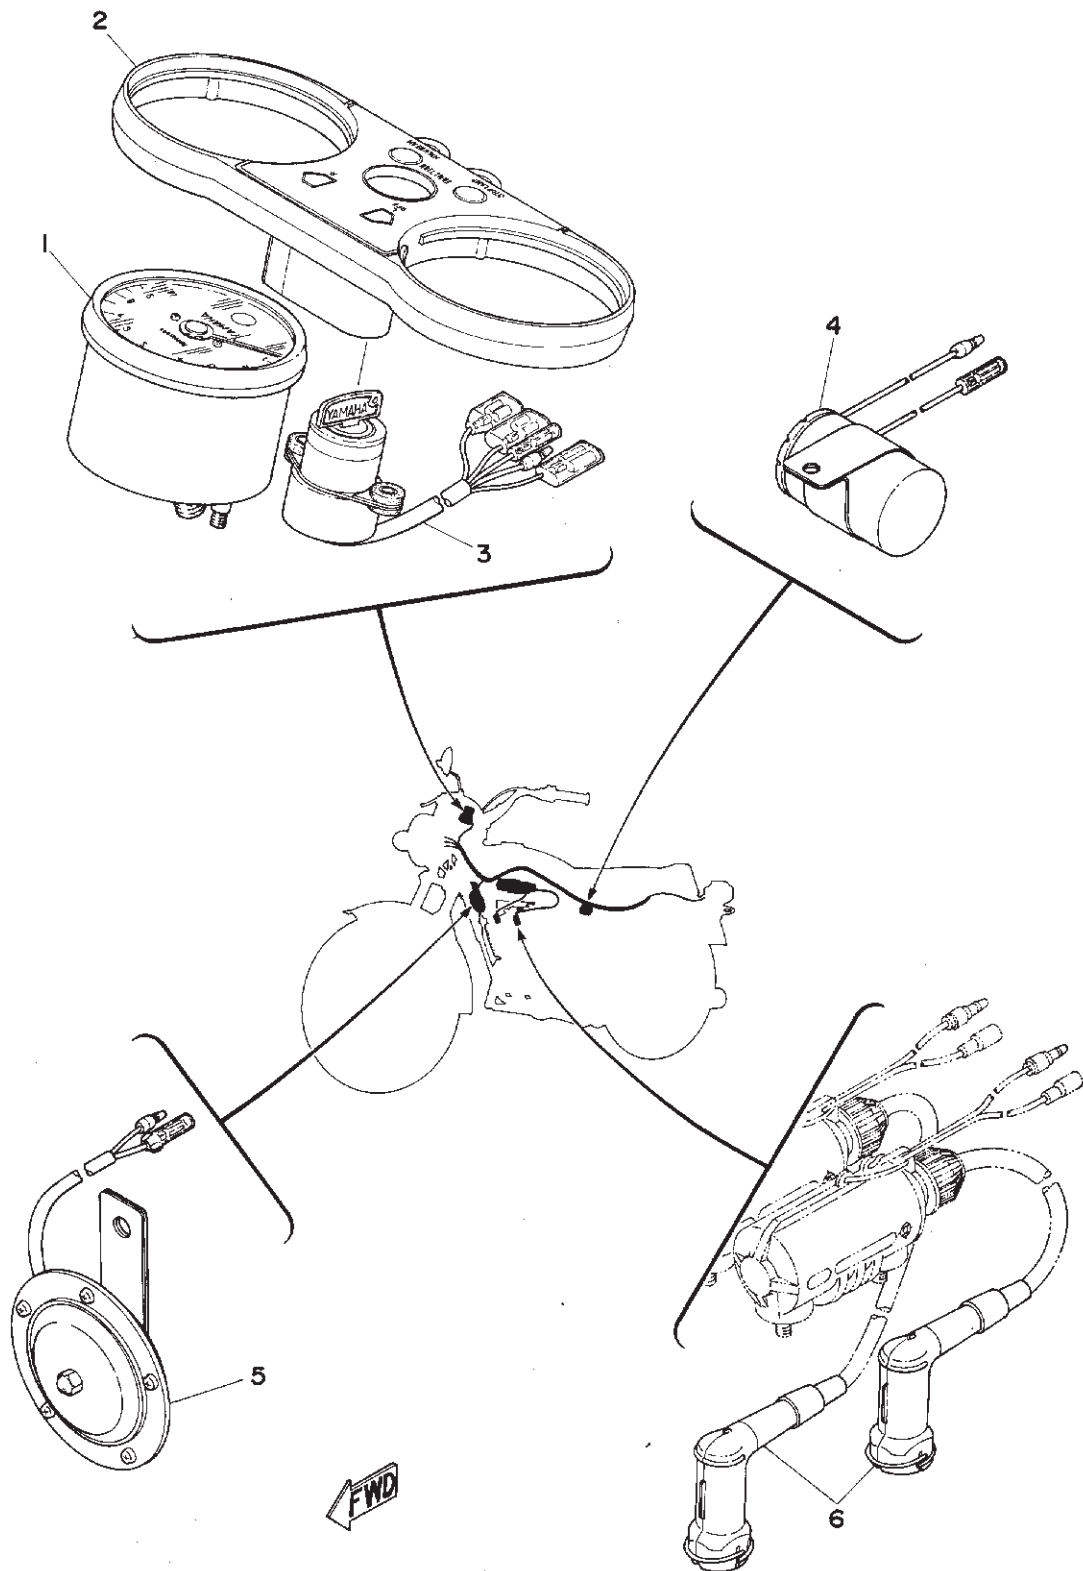

Fig. 11 ELECTRICAL

ELECTRICAL

Ref. No.	Parts No.	Description	Q'ty		FRANCE	HOLLAND	W. GERMANY	SWITZERLAND	BELGIUM	FINLAND	DENMARK	NORWAY	AUSTRIA	ENGLAND	ITALY	Remarks
			RD250	RD350												
11- 1	360-83540-01	TACHOMETER ASS'Y ...	1	1											x	
	360-83540-05	TACHOMETER ASS'Y ...	1	1	x	x	x	x	x	x	x	x	x	x	x	
11- 2	360-83519-81-98	BRACKET, meter	1	1	x	x	x	x	x	x	x	x	x	x	x	
11- 3	447-82508-40	MAIN SWITCH ASS'Y	1	1	x	x	x	x	x	x	x	x	x	x	x	
11- 4	366-83350-40	FLASHER RELAY ASS'Y ..	1	1			x	x		x	x	x				
11- 5	360-83371-40	HORN	1	1		x			x	x						
	360-83371-50	HORN	1	1	x		x	x	x		x	x	x	x	x	
11- 6	808-82370-10	PLUG CAP ASS'Y	2	2	x	x	x	x	x	x	x	x	x	x	x