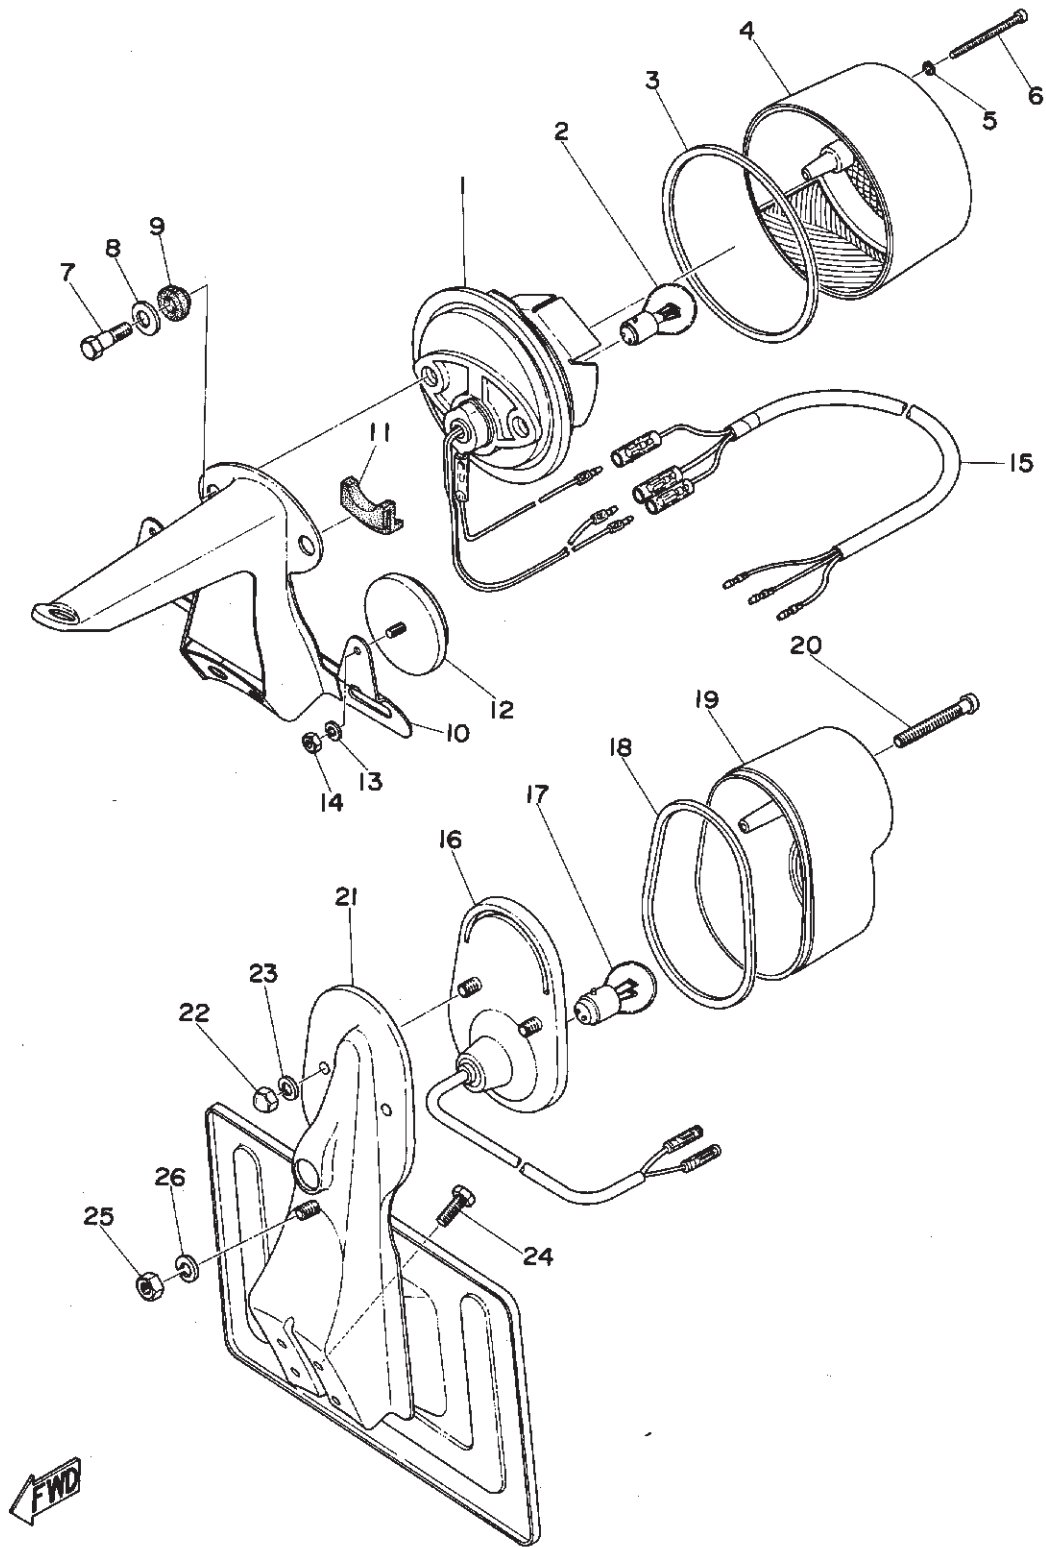

Fig. 9 TAIL LAMP 2

TAIL LAMP 2

Ref. No.	Parts No.	Description	Q'ty		FRANCE	HOLLAND	W. GERMANY	SWITZERLAND	BELGIUM	SWEDEN	FINLAND	DENMARK	NORWAY	AUSTRIA	ENGLAND	ITALY	Remarks
			RD250	RD350													
9- 0-1	460-84710-20	TAIL LAMP UNIT ASS'Y ..	1	1	x	x			x	x				x	x		
9- 1	460-84711-20	. BASE, tail lamp	1	1	x	x			x	x				x	x		
9- 2	306-84714-40	. BULB, tail lamp (12V-21/5W)	1	1	x	x			x	x				x	x	*	
9- 3	275-84523-60	. GASKET, tail lens	1	1	x	x			x	x				x	x		
9- 4	456-84521-20	. LENS, tail lamp	1	1	x	x			x	x				x	x		
9- 5	341-84722-60	. PACKING	3	3	x	x			x	x				x	x		
9- 6	341-84724-60	. SCREW, lens fitting ...	3	3	x	x			x	x				x	x		
9- 7	275-84526-60	SCREW	2	2	x	x			x	x				x	x		
9- 8	275-84525-60	WASHER, special	2	2	x	x			x	x				x	x		
9- 9	275-84527-60	DAMPER	2	2	x	x			x	x				x	x		
9-10	479-84551-00-35	BRACKET, license	1	1	x	x			x	x				x	x		
9-11	437-84527-60	DAMPER	1	1	x	x			x	x				x	x		
9-12	449-85131-00	REFLECTOR	2	2	x	x			x	x				x	x		
9-13	92903-05100	WASHER, spring	2	2	x	x			x	x				x	x		
9-14	98803-05100	NUT	2	2	x	x			x	x				x	x		
9-15	316-84717-70	CORD, tail lamp	1	1	x	x			x	x				x	x		
9- 0-2	278-84710-31	TAIL LAMP UNIT ASS'Y ..	1	1											x		
9-16	278-84711-30	. BASE, tail lamp	1	1											x		
9-17	137-84714-61	. BULB, tail lamp (12V-23/8W)	1	1											x	*	
9-18	122-84523-30	. GASKET, tail lens	1	1											x		
9-19	127-84521-31	. LENS, tail lamp	1	1											x		
9-20	127-84524-30	. SCREW, lens fitting	2	2											x		
9-21	168-84751-30-35	BRACKET, license	1	1											x		
9-22	92803-06700	NUT, crown	2	2											x		
9-23	92901-06100	WASHER, spring	2	2											x		
9-24	91201-06012	BOLT	4	4											x