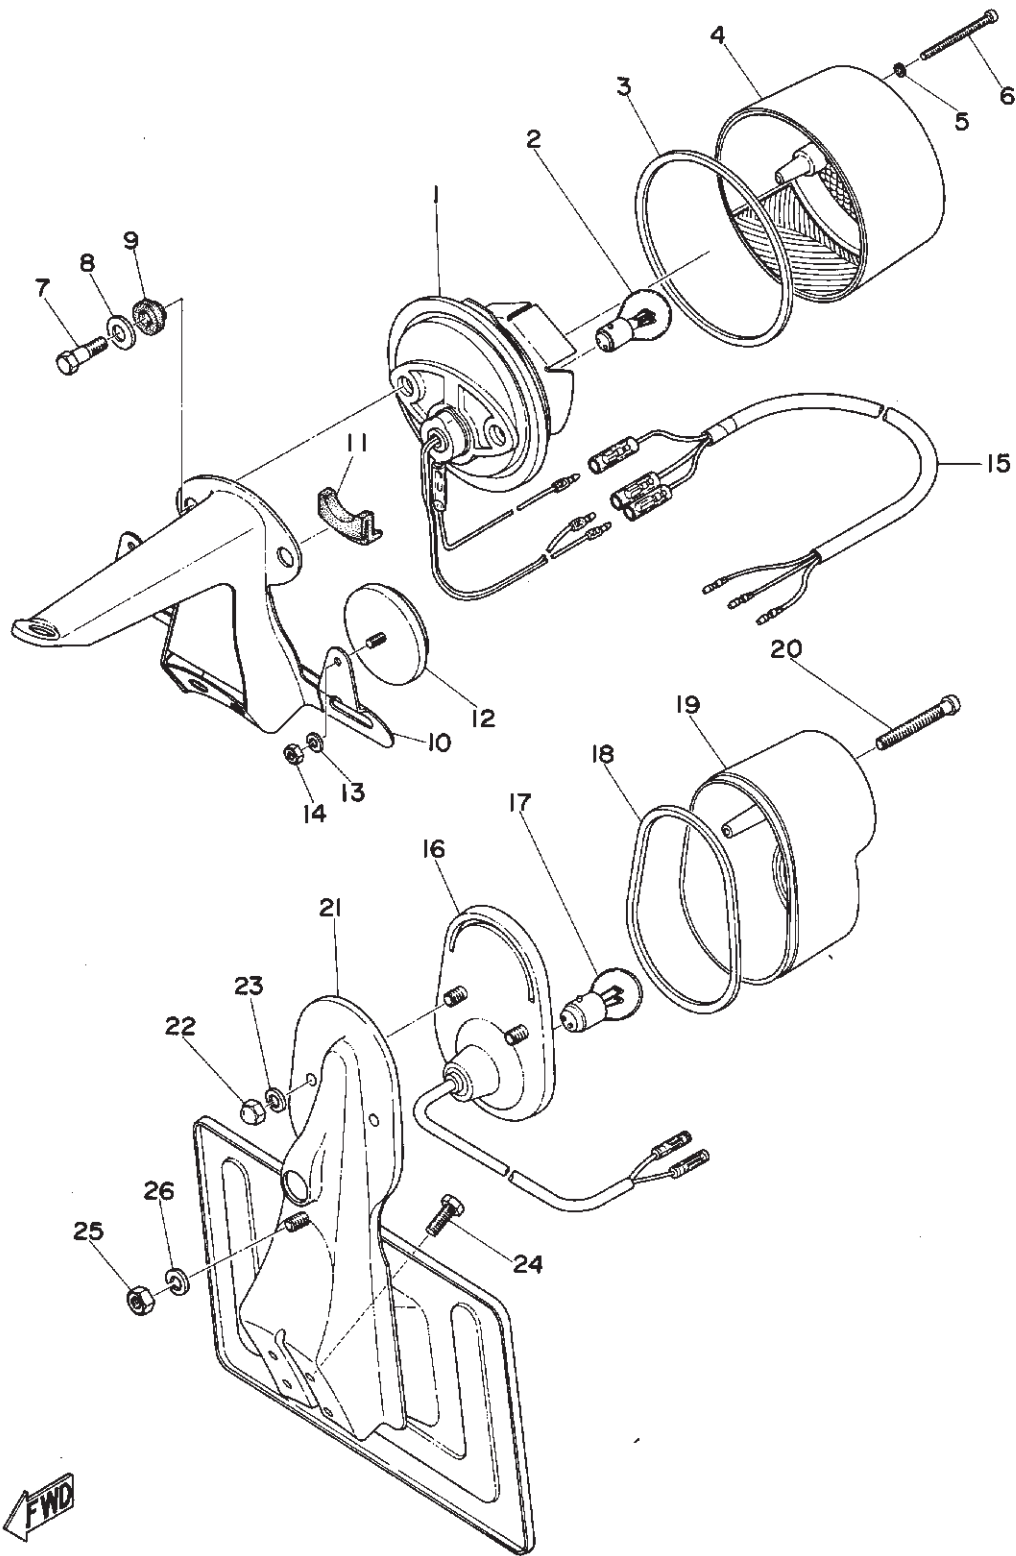

TAIL LAMP 2

Ref. No.	Parts No.	Description	Q'ty		FRANCE	HOLLAND	W. GERMANY	SWITZERLAND	BELGIUM	SWEDEN	FINLAND	DENMARK	NORWAY	AUSTRIA	ENGLAND	ITALY	Remarks
			RD250	RD350													
9- 0-1	460-84710-20	TAIL LAMP UNIT ASS'Y ..	1	1	x	x			x	x				x	x		
9- 1	460-84711-20	. BASE, tail lamp	1	1	x	x			x	x				x	x		
9- 2	306-84714-40	. BULB, tail lamp (12V-21/5W)	1	1	x	x			x	x				x	x	*	
9- 3	275-84523-60	. GASKET, tail lens	1	1	x	x			x	x				x	x		
9- 4	456-84521-20	. LENS, tail lamp	1	1	x	x			x	x				x	x		
9- 5	341-84722-60	. PACKING	3	3	x	x			x	x				x	x		
9- 6	341-84724-60	. SCREW, lens fitting ...	3	3	x	x			x	x				x	x		
9- 7	275-84526-60	SCREW	2	2	x	x			x	x				x	x		
9- 8	275-84525-60	WASHER, special	2	2	x	x			x	x				x	x		
9- 9	275-84527-60	DAMPER	2	2	x	x			x	x				x	x		
9-10	479-84551-00-35	BRACKET, license	1	1	x	x			x	x				x	x		
9-11	437-84527-60	DAMPER	1	1	x	x			x	x				x	x		
9-12	449-85131-00	REFLECTOR	2	2	x	x			x	x				x	x		
9-13	92903-05100	WASHER, spring	2	2	x	x			x	x				x	x		
9-14	98803-05100	NUT	2	2	x	x			x	x				x	x		
9-15	316-84717-70	CORD, tail lamp	1	1	x	x			x	x				x	x		
9- 0-2	278-84710-31	TAIL LAMP UNIT ASS'Y ..	1	1											x		
9-16	278-84711-30	. BASE, tail lamp	1	1											x		
9-17	137-84714-61	. BULB, tail lamp (12V-23/8W)	1	1											x	*	
9-18	122-84523-30	. GASKET, tail lens	1	1											x		
9-19	127-84521-31	. LENS, tail lamp	1	1											x		
9-20	127-84524-30	. SCREW, lens fitting	2	2											x		
9-21	168-84751-30-35	BRACKET, license	1	1											x		
9-22	92803-06700	NUT, crown	2	2											x		
9-23	92901-06100	WASHER, spring	2	2											x		
9-24	91201-06012	BOLT	4	4											x		

Fig. 9 TAIL LAMP 2