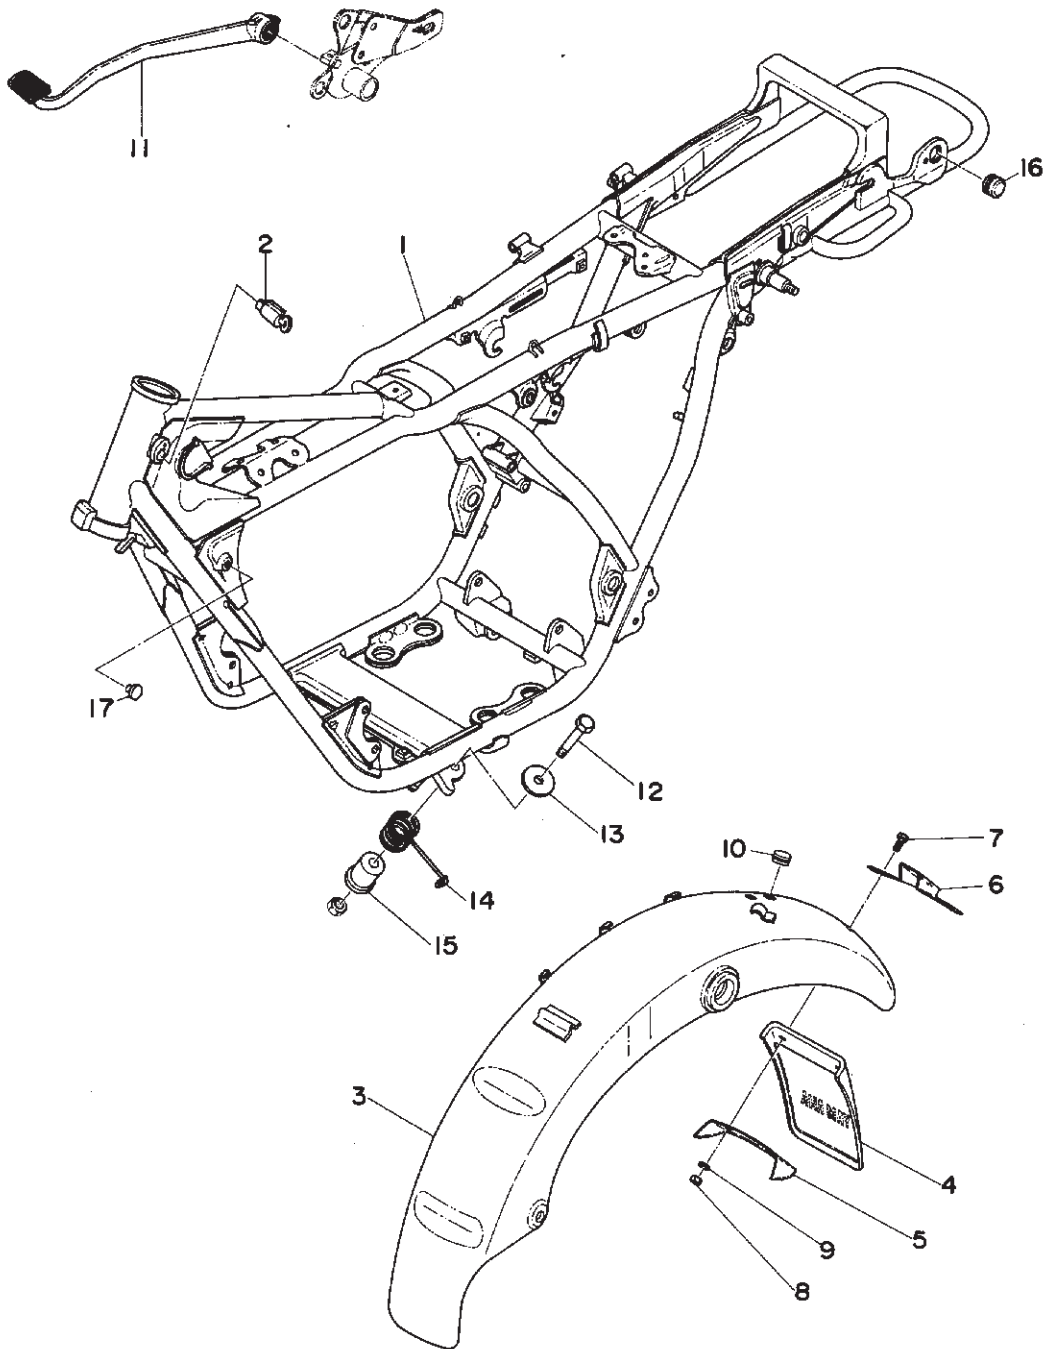

CONTENTS

Fig. 1	Intake	1
Fig. 2	Frame · Rear Fender · Brake Pedal	3
Fig. 3	Side Cover · Fuel Tank · Oil Tank	5
Fig. 4	Handle · Front Fork · Front Fender	7
Fig. 5	Front Wheel · Rear Wheel	11
Fig. 6	Head Lamp 1	13
Fig. 7	Head Lamp 2	15
Fig. 8	Tail Lamp 1	17
Fig. 9	Tail Lamp 2	19
Fig. 10	Flasher Lamp	23
Fig. 11	Electrical	25

Fig. 2 FRAME · REAR FENDER · BRAKE PEDAL

FRAME · REAR FENDER · BRAKE PEDAL

Ref. No.	Parts No.	Description	Q'ty		FRANCE	HOLLAND	W. GERMANY	SWITZERLAND	BELGIUM	FINLAND	DENMARK	NORWAY	AUSTRIA	ENGLAND	ITALY	Remarks
			RD250	RD350												
2- 1	360-21110-20-33	FRAME COMP.	1	1	x		x									
	360-21110-40-33	FRAME COMP.	1	1			x									
	360-21110-80-33	FRAME COMP.	1	1						x						
	413-21110-90-33	FRAME COMP.	1	1					x							
2- 2	169-23480-10	STEERING LOCK ASS'Y ..	1	1			x		x	x						*
2- 3	360-21610-30-93	REAR FENDER COMP. ..	1	1										x		
	413-21610-01-93	REAR FENDER COMP. ..	1	1			x	x		x	x	x	x			
2- 4	413-21621-90	FLAP	1	1						x	x		x			
2- 5	413-21622-90	BAND, flap	1	1						x	x		x			
2- 6	413-21641-00	BRACKET, reflector	1	1			x	x		x	x	x				
2- 7	91201-06018	BOLT	2	2			x	x		x	x	x	x			
2- 8	92801-06200	NUT	2	2			x	x		x	x	x	x			
2- 9	92901-06100	WASHER, spring	2	2			x	x		x	x	x	x			
2-10	170-21746-00	DAMPER, cleaner stop ..	1	1	x	x			x					x	x	x
2-11	413-27211-90	PEDAL, brake	1	1						x						
2-12	360-27317-90	BOLT, side stand	1	1			x	x								
2-13	366-27322-00	WASHER, special	1	1			x	x								
2-14	360-27316-90	SPRING	1	1			x	x								
2-15	360-27313-90	COLLAR	1	1			x	x								
2-16	360-83349-00	PLUG, blind	2	2			x	x		x	x	x				
2-17	290-83329-00	PLUG, blind	2	2	x	x	x	x	x	x	x	x	x	x		