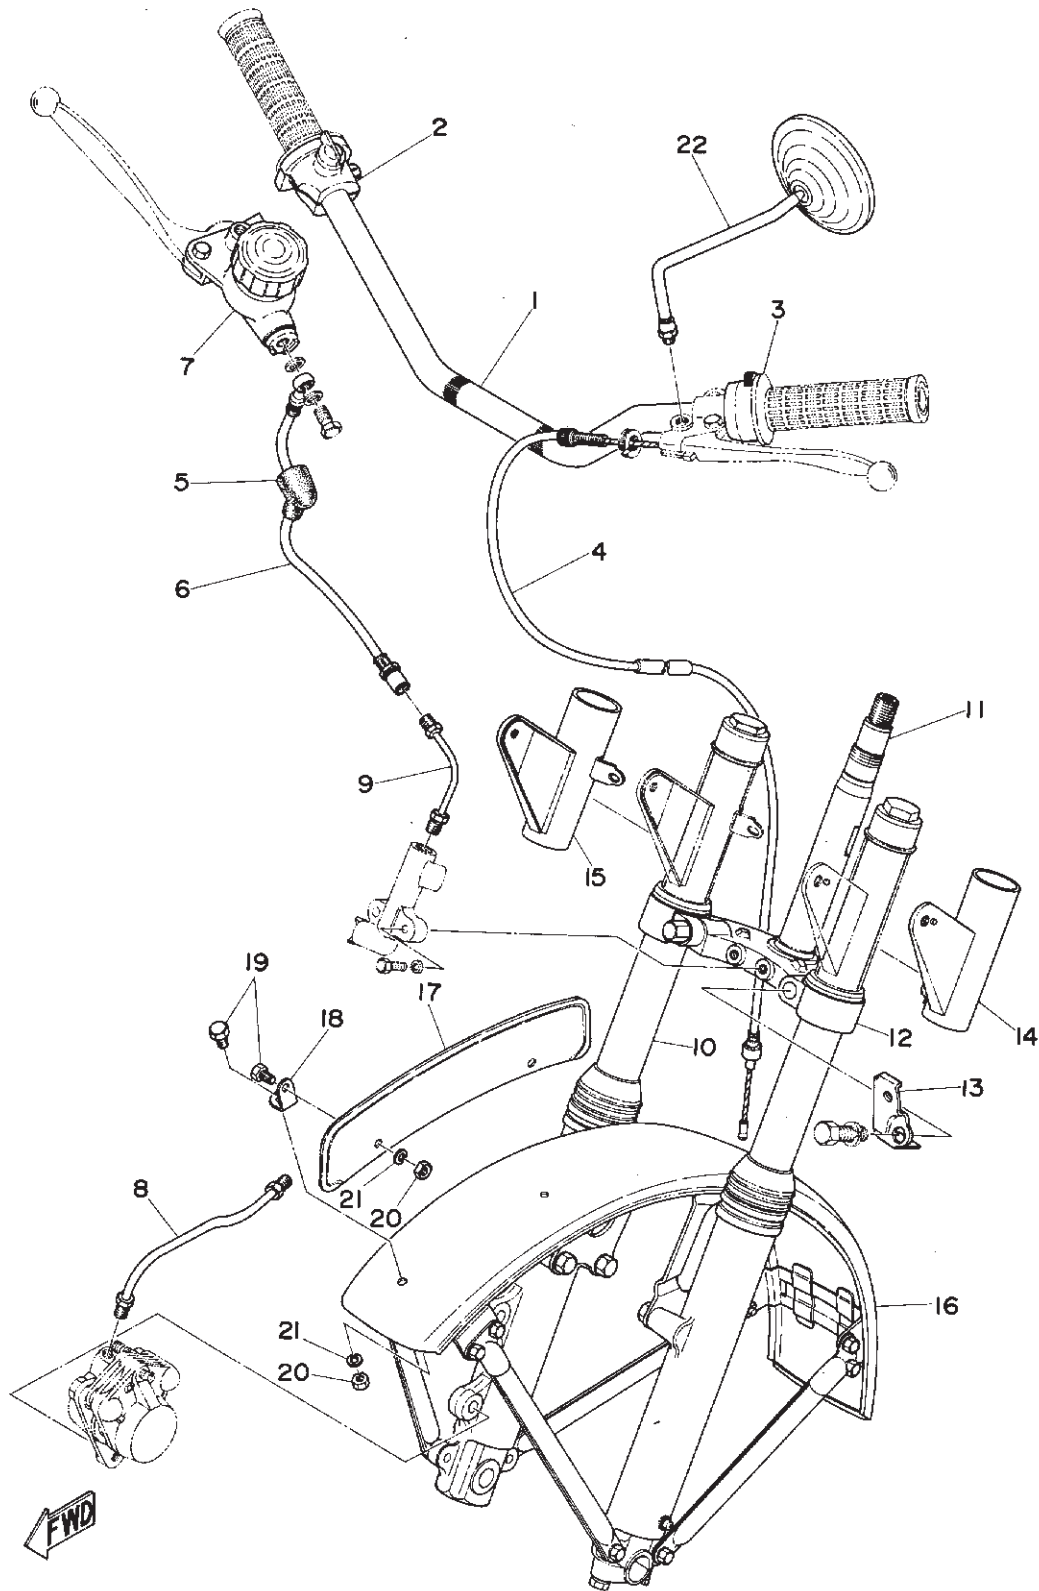

HANDLE · FRONT FORK · FRONT FENDER

Ref. No.	Parts No.	Description	Q'ty		FRANCE	HOLLAND	W. GERMANY	SWITZERLAND	BELGIUM	SWEDEN	FINLAND	DENMARK	NORWAY	AUSTRIA	ENGLAND	ITALY	Remarks
			RD250	RD350													
4- 1	413-26111-20	HANDLE	1	1	x	x	x	x	x	x	x	x	x	x	x	x	Bar Handle
4- 2	360-83975-21	SWITCH, handle 2	1	1	x	x	x	x	x	x	x	x	x	x	x	x	for Bar Handle
4- 3	360-83972-21	SWITCH, handle 4	1	1	x	x	x	x	x	x	x	x	x	x	x	x	for Bar Handle
4- 4	413-26335-20	WIRE, clutch	1	1	x	x	x	x	x	x	x	x	x	x	x	x	for Bar Handle
4- 5	341-25862-20	BOOT, master cylinder ..	1	1	x	x	x	x	x	x	x	x	x	x	x	x	for Bar Handle
4- 6	341-25872-20	HOSE, brake 1	1	1	x	x	x	x	x	x	x	x	x	x	x	x	for Bar Handle
4- 7	413-25850-20	MASTER CYLINDER ASS'Y	1	1	x	x	x	x	x	x	x	x	x	x	x	x	
4- 8	306-25871-40	PIPE, brake	1	1			x						x				
4- 9	360-25883-40	PIPE, brake 3	1	1					x				x				
4-10	360-23101-30	FRONT FORK ASS'Y	1	1		x											
	360-23101-A0	FRONT FORK ASS'Y	1	1		x			x	x							
4-11	360-23340-30-33	. UNDER BRACKET COMP.	1	1		x	x		x	x							
4-12	360-23122-A0	. COVER, outer	2	2		x			x	x							
4-13	360-21343-A0	. BRACKET, horn	1	1		x			x	x							
4-14	360-23121-50-N3	COVER, upper left	1		x	x	x	x	x	x	x	x	x	x	x	x	Amber Brown
	360-23121-50-F3	COVER, upper left	1		x	x	x	x	x	x	x	x	x	x	x	x	Brigade Blue
	360-23121-50-A8	COVER, upper left	1		x	x	x	x	x	x	x	x	x	x	x	x	Ruby Red
	360-23121-50-M2	COVER, upper left	1		x	x	x	x	x	x	x	x	x	x	x	x	Gold Dust
4-15	360-23131-50-N3	COVER, upper right	1		x	x	x	x	x	x	x	x	x	x	x	x	Amber Brown
	360-23131-50-F3	COVER, upper right	1		x	x	x	x	x	x	x	x	x	x	x	x	Brigade Blue
	360-23131-50-A8	COVER, upper right	1		x	x	x	x	x	x	x	x	x	x	x	x	Ruby Red
	360-23131-50-M2	COVER, upper right	1		x	x	x	x	x	x	x	x	x	x	x	x	Gold Dust
4-16	360-21510-80-93	FRONT FENDER COMP.	1	1											x		
4-17	122-21582-81-33	PLATE, license	1	1											x		
4-18	173-21581-80-93	STAY, plate fitting	2	2											x		
4-19	91203-06012	BOLT	4	4											x		
4-20	92803-06100	NUT	4	4											x		

Fig. 4 HANDLE · FRONT FORK · FRONT FENDER