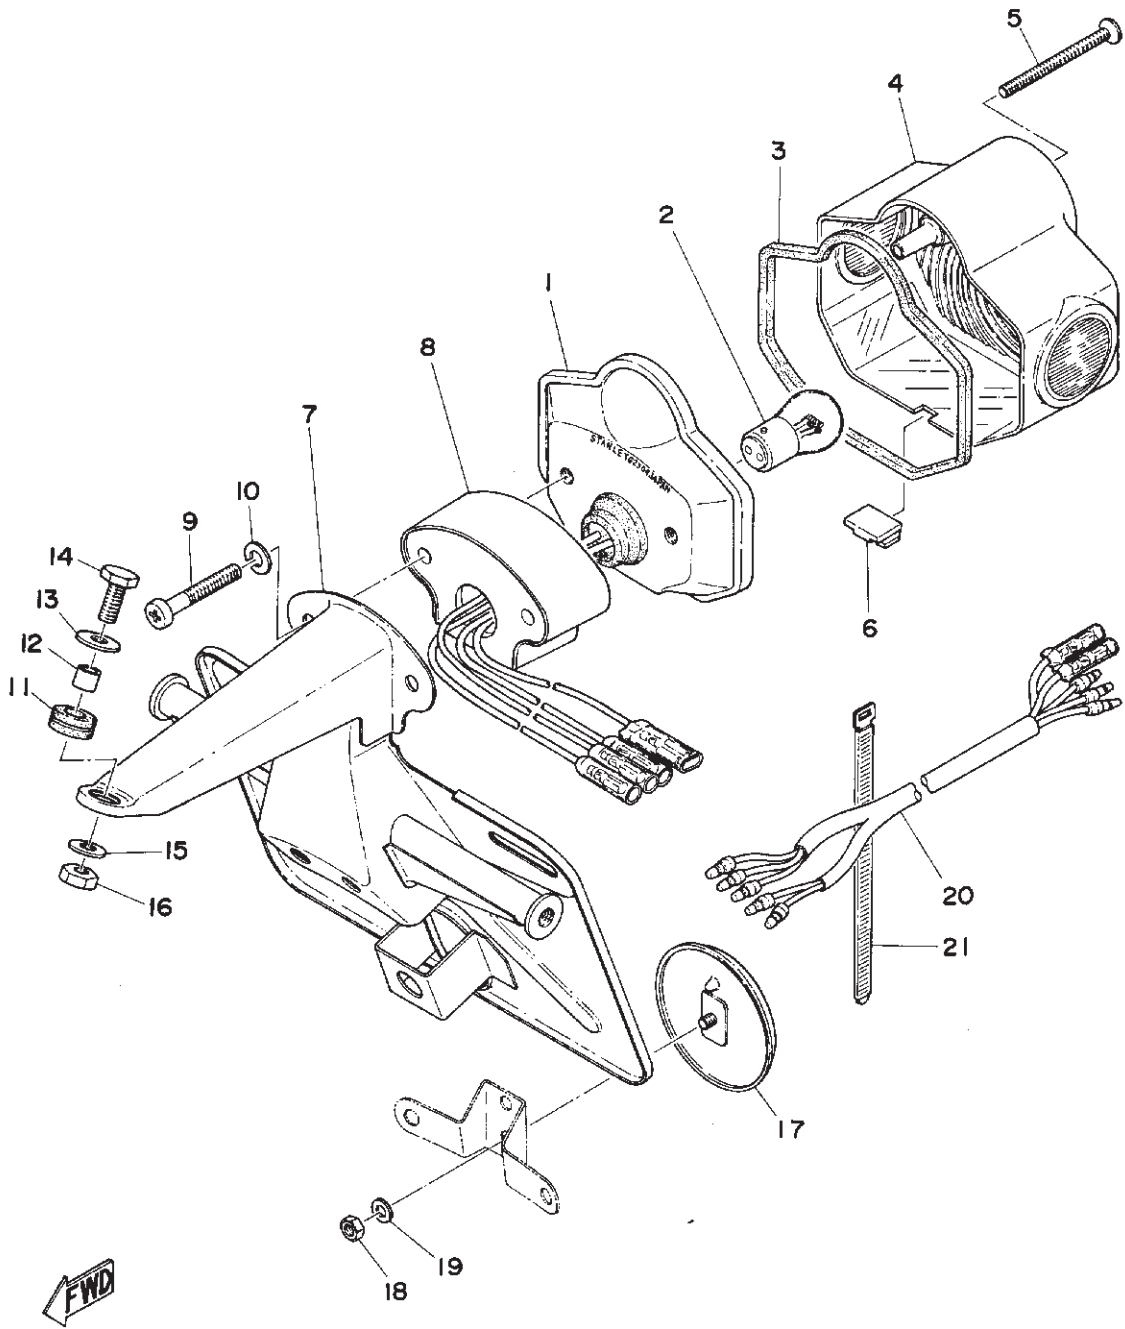

Fig. 8 TAIL LAMP 1

TAIL LAMP 1

Ref. No.	Parts No.	Description	Q'ty		FRANCE	HOLLAND	W. GERMANY	SWITZERLAND	BELGIUM	FINLAND	DENMARK	NORWAY	AUSTRIA	ENGLAND	ITALY	Remarks
			RD250	RD350												
8- 0-1	278-84710-41	TAIL LAMP UNIT ASS'Y	1	1			x x			x x x						
8- 1	278-84711-41	. BASE, tail lamp	1	1			x x			x x x						
8- 2	306-84714-40	. BULB, tail lamp (12V 21/5W)	1	1			x x			x x x						*
8- 3	256-84723-60	. GASKET, lens	1	1			x x			x x x						
8- 4	306-84721-41	. LENS, tail lamp	1	1			x x			x x x						
8- 5	256-84724-60	. SCREW, lens fitting	2	2			x x			x x x						
8- 6	278-84718-40	. GROMMET	1	1			x x			x x x						
8- 7	413-84751-40-35	BRACKET, license	1	1			x x			x x x						
8- 8	278-84729-40	SPACER	1	1			x x			x x x						
8- 9	92503-06045	SCREW, panhead	2	2			x x			x x x						
8-10	92901-06100	WASHER, spring	2	2			x x			x x x						
8-11	256-21541-00	DAMPER, fender mount	1	1			x			x x x x						
8-12	256-21544-00	COLLAR, fender mount	1	1			x			x x x x						
8-13	101-24187-00	WASHER, special	1	1			x			x x x x						
8-14	91203-06018	BOLT	1	1			x			x x x x						
8-15	92901-06100	WASHER, spring	1	1			x			x x x x						
8-16	98801-06100	NUT	1	1			x			x x x x						
8-17	848-85131-01	REFLECTOR	1	1			x			x x x x						
8-18	98801-05100	NUT	1	1			x			x x x x						
8-19	92901-05100	WASHER, spring	1	1			x			x x x x						
8-20	360-84517-40	CORD, tail lamp	1	1			x x			x x x						
8-21	341-26397-01	BAND	1	1			x x			x x x