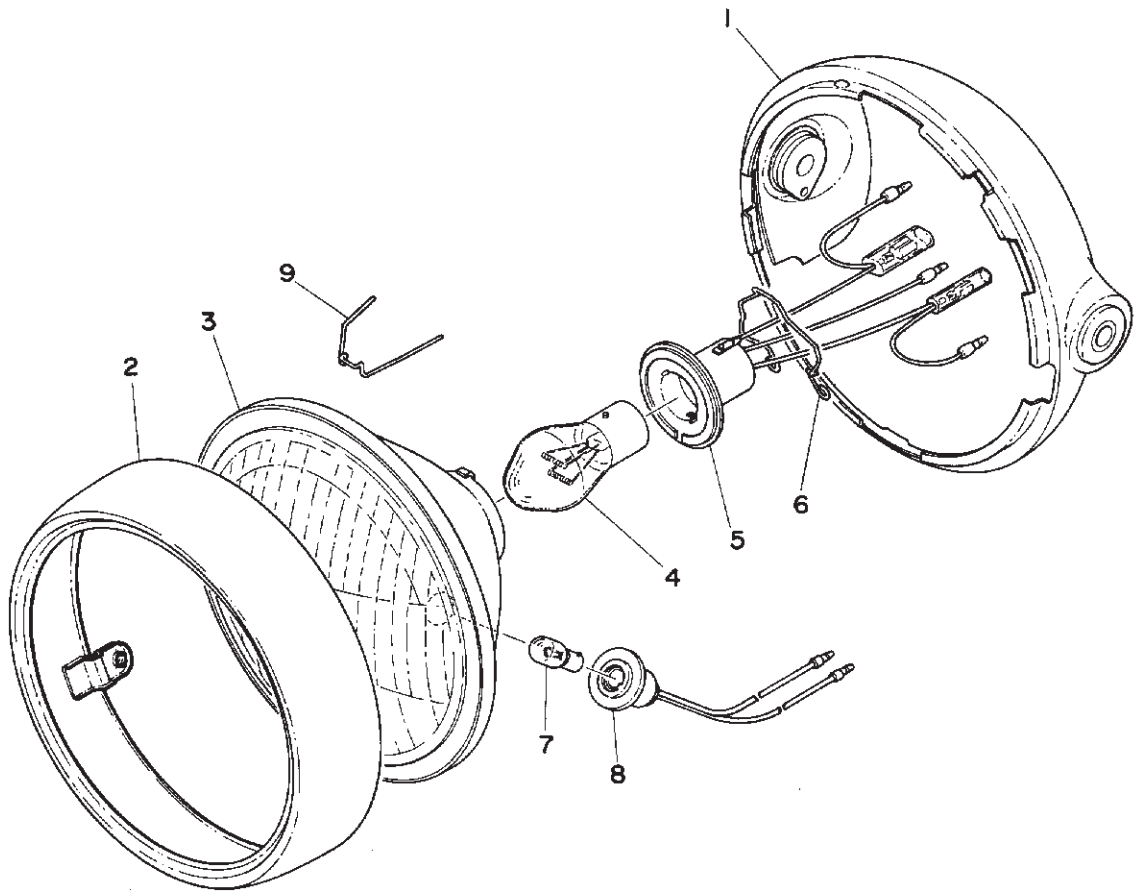

FRONT WHEEL · REAR WHEEL

Ref. No.	Parts No.	Description	Q'ty		FRANCE	HOLLAND	W. GERMANY	SWITZERLAND	BELGIUM	FINLAND	DENMARK	NORWAY	AUSTRIA	ENGLAND	ITALY	Remarks
			RD250	RD350												
5- 1	94418-18084	RIM, front (1.85B-18) ...	1	1			x									
5- 2	94421-18085	RIM, rear (2.15B-18) ...	1	1			x									
5- 3	413-25304-00	SPOKE SET	1	1			x									for Rear
5- 4	94135-18132	TIRE (3.50-18-4PR)	1				x		x							
5- 5	94235-18022	TUBE (3.50-18)	1				x		x							
5- 6	94335-18018	BAND, rim (3.50-18) ...	1				x		x							
5- 7	168-17461-60	SPROCKET, drive (16T) ..	1	1	x	x	x	x	x	x	x	x	x	x	x	
5- 8	414-25436-20	GEAR, sprocket wheel (36T)	1		x	x	x	x	x	x	x	x	x	x	x	
	413-25437-20	GEAR, sprocket wheel (37T)	1		x	x	x	x	x	x	x	x	x	x	x	

Fig. 6 HEAD LAMP 1