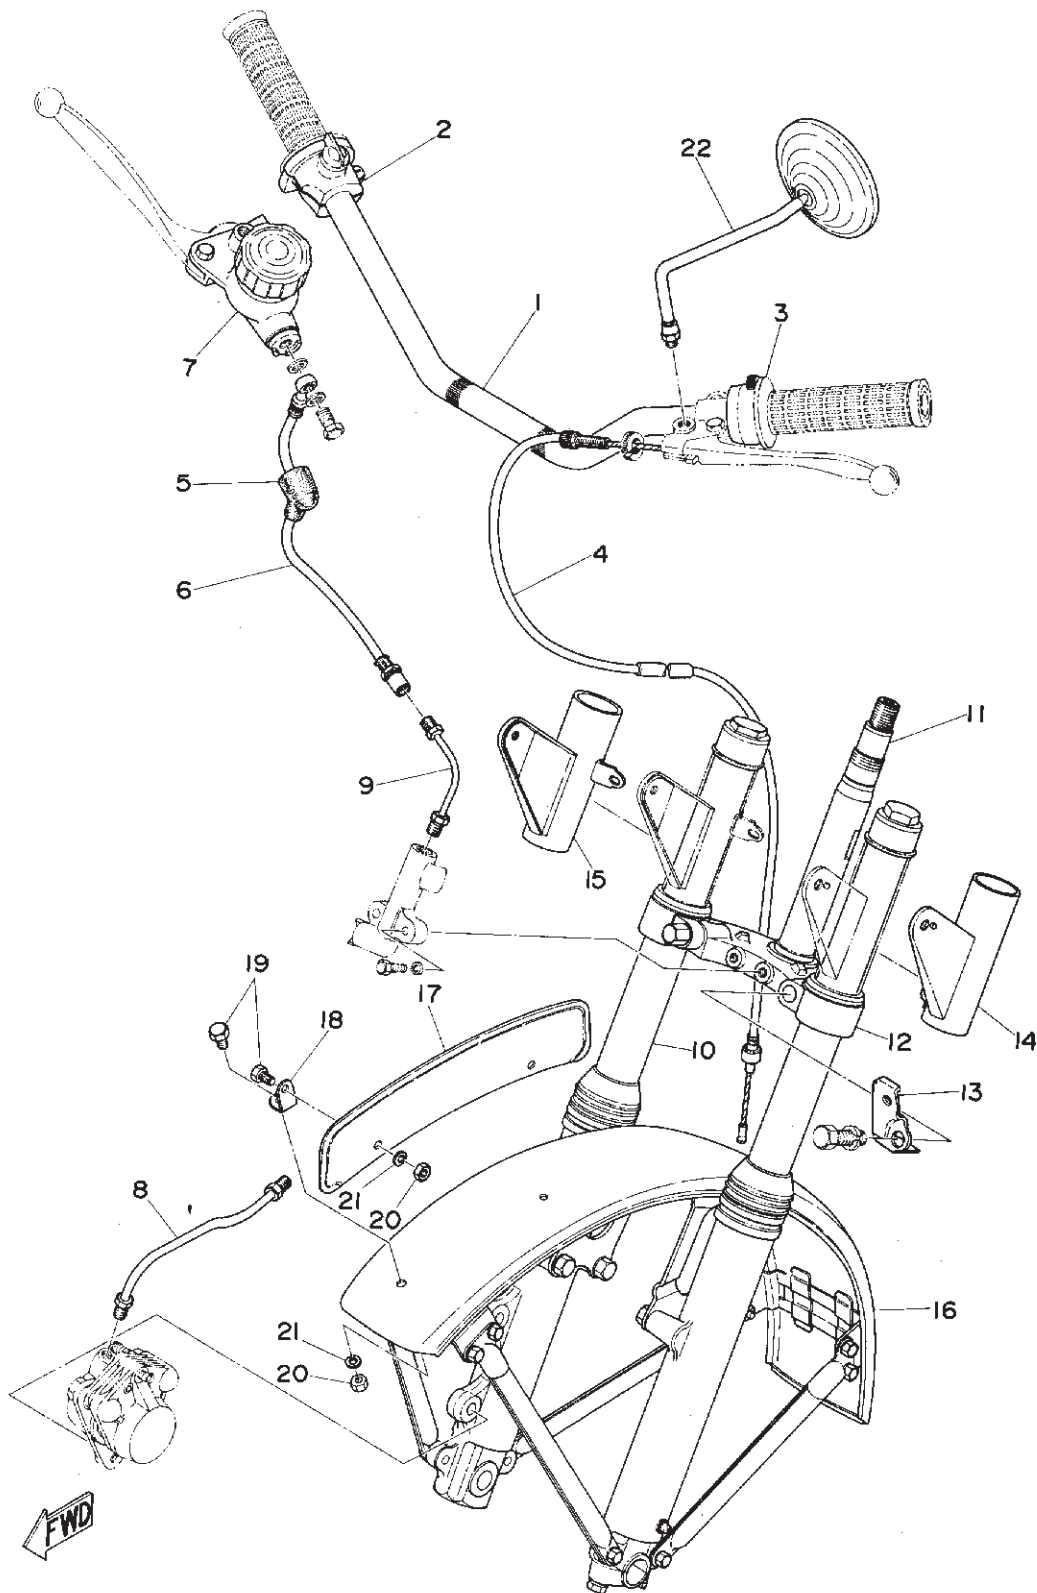

Fig. 4 HANDLE · FRONT FORK · FRONT FENDER

HANDLE · FRONT FORK · FRONT FENDER

Ref. No.	Parts No.	Description	Q'ty		FRANCE	HOLLAND	W. GERMANY	SWITZERLAND	BELGIUM	SWEDEN	FINLAND	DENMARK	NORWAY	AUSTRIA	ENGLAND	ITALY	Remarks
			RD250	RD350													
4- 1	413-26111-20	HANDLE	1	1	x	x	x	x	x	x	x	x	x	x	x	x	Bar Handle
4- 2	360-83975-21	SWITCH, handle 2	1	1	x	x	x	x	x	x	x	x	x	x	x	x	for Bar Handle
4- 3	360-83972-21	SWITCH, handle 4	1	1	x	x	x	x	x	x	x	x	x	x	x	x	for Bar Handle
4- 4	413-26335-20	WIRE, clutch	1	1	x	x	x	x	x	x	x	x	x	x	x	x	for Bar Handle
4- 5	341-25862-20	BOOT, master cylinder ..	1	1	x	x	x	x	x	x	x	x	x	x	x	x	for Bar Handle
4- 6	341-25872-20	HOSE, brake 1	1	1	x	x	x	x	x	x	x	x	x	x	x	x	for Bar Handle
4- 7	413-25850-20	MASTER CYLINDER ASS'Y	1	1	x	x	x	x	x	x	x	x	x	x	x	x	
4- 8	306-25871-40	PIPE, brake	1	1			x						x				
4- 9	360-25883-40	PIPE, brake 3	1	1					x				x				
4-10	360-23101-30	FRONT FORK ASS'Y	1	1		x											
	360-23101-A0	FRONT FORK ASS'Y	1	1		x			x	x							
4-11	360-23340-30-33	. UNDER BRACKET COMP.	1	1		x	x		x	x							
4-12	360-23122-A0	. COVER, outer	2	2		x			x	x							
4-13	360-21343-A0	. BRACKET, horn	1	1		x			x	x							
4-14	360-23121-50-N3	COVER, upper left	1		x	x	x	x	x	x	x	x	x	x	x	x	Amber Brown
	360-23121-50-F3	COVER, upper left	1		x	x	x	x	x	x	x	x	x	x	x	x	Brigade Blue
	360-23121-50-A8	COVER, upper left	1		x	x	x	x	x	x	x	x	x	x	x	x	Ruby Red
	360-23121-50-M2	COVER, upper left	1		x	x	x	x	x	x	x	x	x	x	x	x	Gold Dust
4-15	360-23131-50-N3	COVER, upper right	1		x	x	x	x	x	x	x	x	x	x	x	x	Amber Brown
	360-23131-50-F3	COVER, upper right	1		x	x	x	x	x	x	x	x	x	x	x	x	Brigade Blue
	360-23131-50-A8	COVER, upper right	1		x	x	x	x	x	x	x	x	x	x	x	x	Ruby Red
	360-23131-50-M2	COVER, upper right	1		x	x	x	x	x	x	x	x	x	x	x	x	Gold Dust
4-16	360-21510-80-93	FRONT FENDER COMP.	1	1											x		
4-17	122-21582-81-33	PLATE, license	1	1											x		
4-18	173-21581-80-93	STAY, plate fitting	2	2											x		
4-19	91203-06012	BOLT	4	4											x		
4-20	92803-06100	NUT	4	4											x