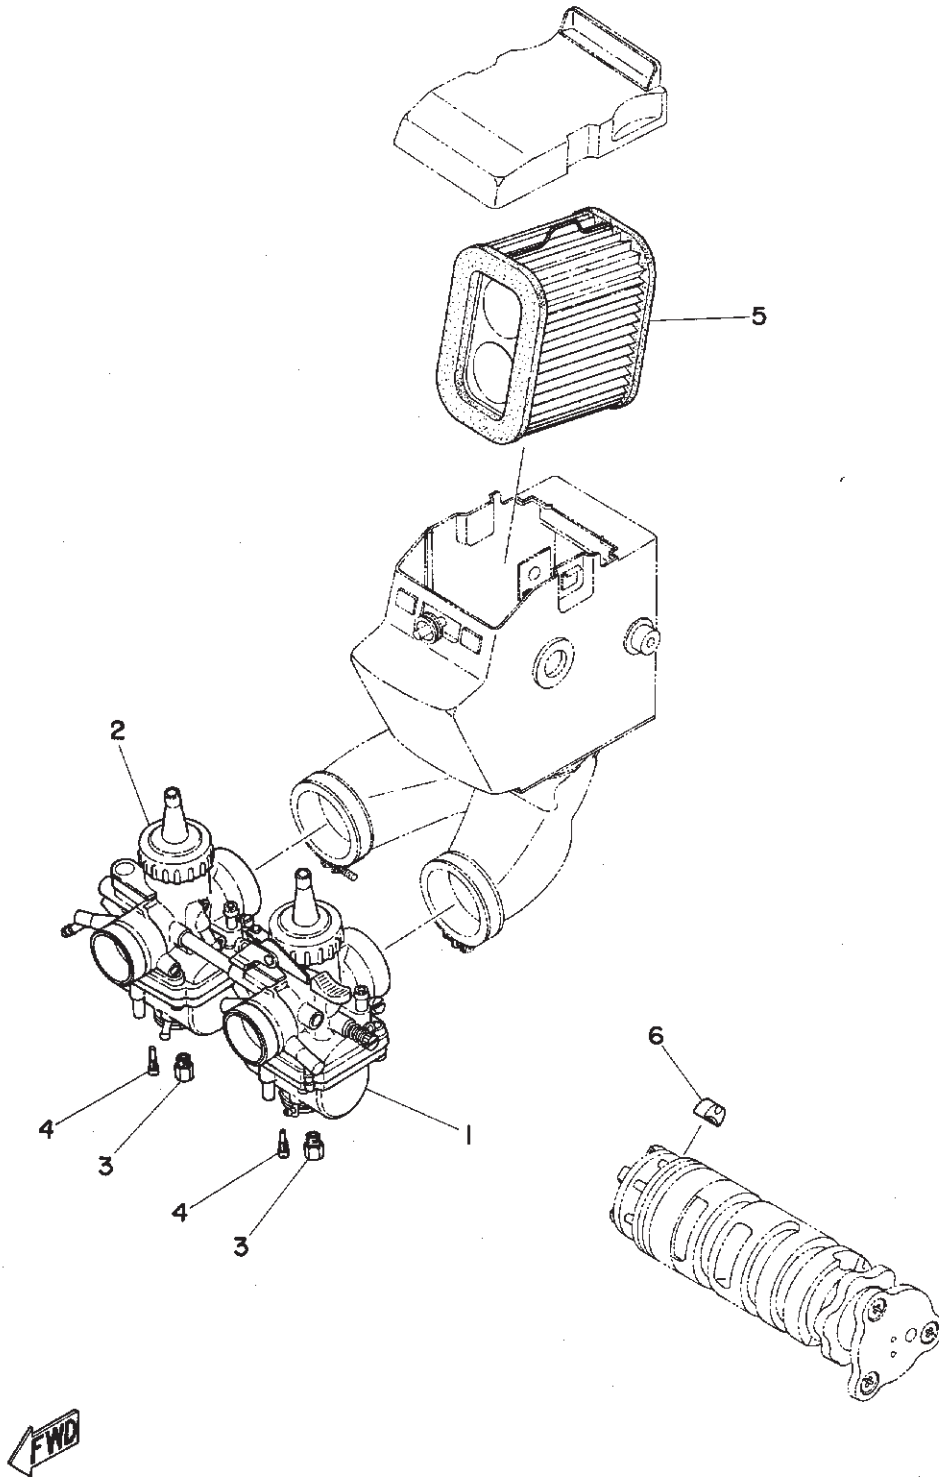

Fig. 1 INTAKE

INTAKE

Ref. No.	Parts No.	Description	Q'ty	RD250 RD350										Remarks			
				FRANCE	HOLLAND	W. GERMANY	SWITZERLAND	BELGIUM	SWEDEN	FINLAND	DENMARK	NORWAY	AUSTRIA		ENGLAND	ITALY	
1- 1	361-14101-91	CARBURETOR ASS'Y, left	1	x	x	x	x	x	x	x	x	x	x	x	x	x	
	360-14101-91	CARBURETOR ASS'Y, left	1	x	x	x	x	x	x	x	x	x	x	x	x	x	
1- 2	361-14102-91	CARBURETOR ASS'Y, right	1	x	x	x	x	x	x	x	x	x	x	x	x	x	
	360-14102-91	CARBURETOR ASS'Y, right	1	x	x	x	x	x	x	x	x	x	x	x	x	x	
1- 3	137-14143-19	. JET, main (#95)	2	x	x	x	x	x	x	x	x	x	x	x	x	x	
	137-14143-21	. JET, main (#105)	2	x	x	x	x	x	x	x	x	x	x	x	x	x	
1- 4	193-14142-25	. JET, pilot (#25)	2	x	x	x	x	x	x	x	x	x	x	x	x	x	
1- 5	360-14451-90	ELEMENT	1	1	x	x	x	x	x	x	x	x	x	x	x	x	
1- 6	328-18352-00	PLATE, pawl	1	1	x	x	x	x	x	x	x	x	x	x	x	x